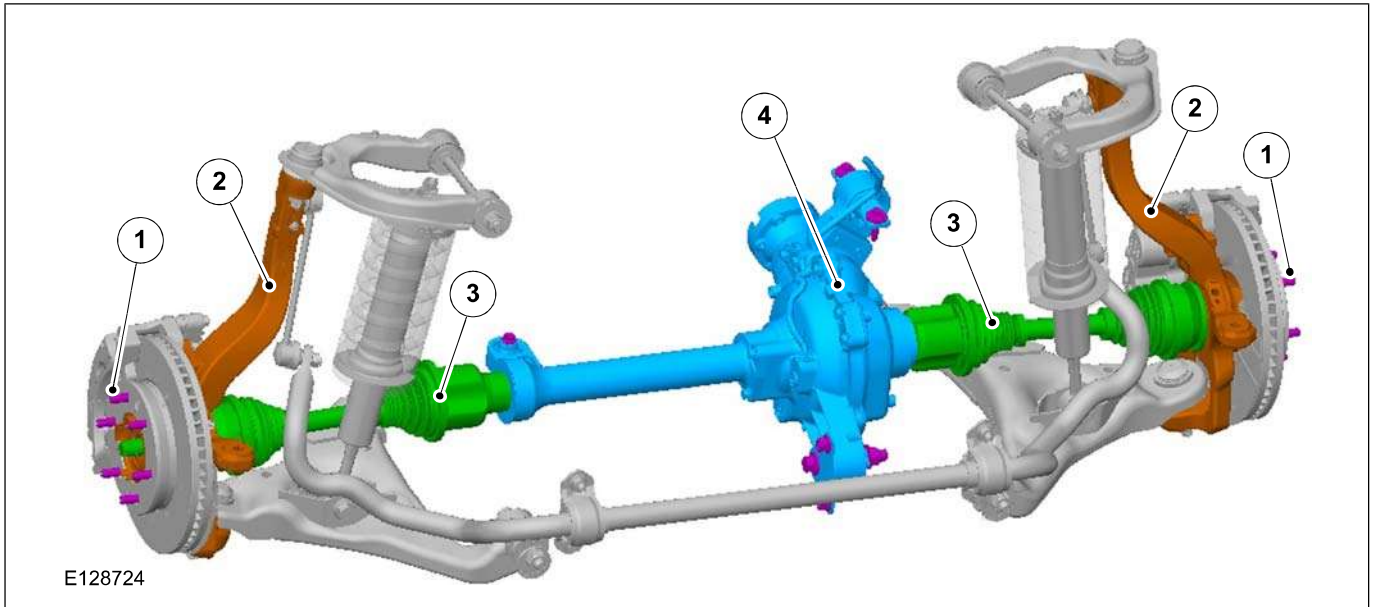

DESCRIPTION AND OPERATION

Front Drive Axle and Differential

4x4 Hi-rider

Item	Description
1	Wheel hub bolt
2	Wheel hub, steering knuckle
3	Front half shafts
4	Front differential