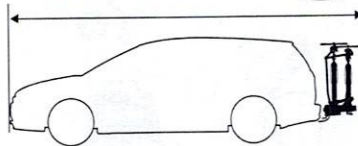

i

22-80 mm

Carbon Frame

Thule Carbon Frame Protector 984

D.1

Aluminium or GGG40

Safety

min 40 mm

ok

min 25 mm

min 73 mm

Not ok

< 73 mm