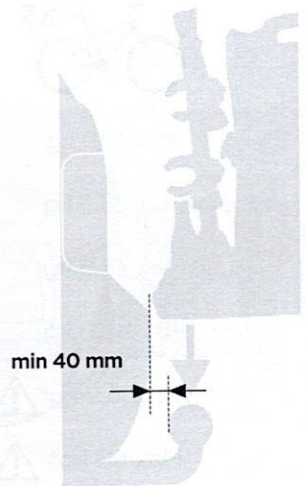

i

22-80 mm

Carbon Frame

Thule Carbon Frame Protector 984

D.1

Aluminium or GGG40

Safety

min 40 mm

ok

min 25 mm

min 73 mm

Not ok

< 73 mm